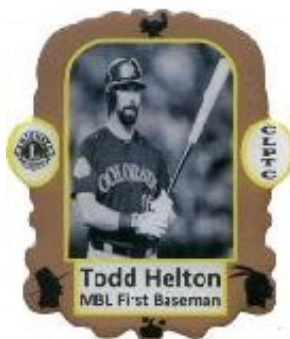

**Colorado Lions Pin Trading Club Pins
Western States Pin Swap
2015**

Larry Anderson (CO)
Todd Helton
Baseball