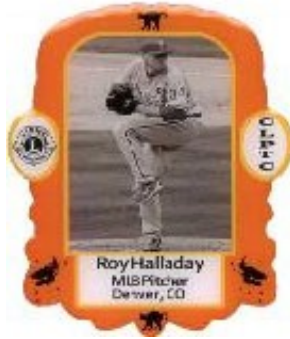

**Colorado Lions Pin Trading Club Pins
Western States Pin Swap
2014**