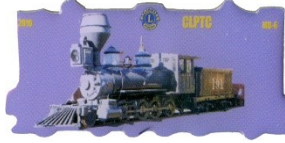

Colorado Lions Pin Trading Club Pins
Western States Pin Swap
2016