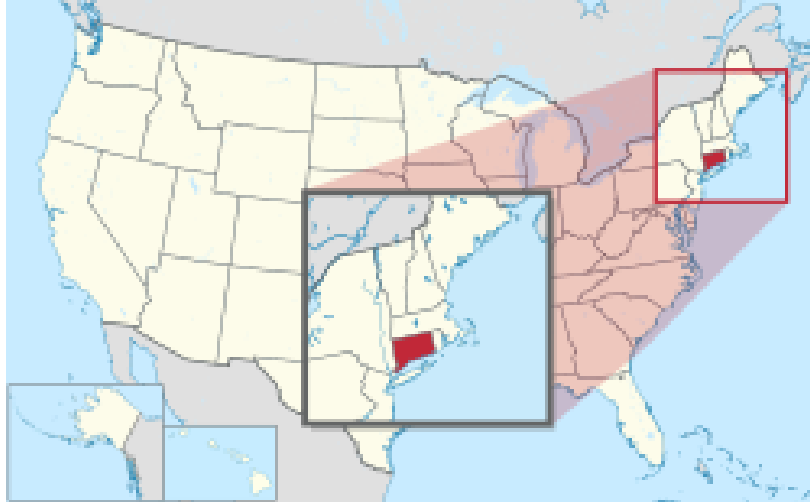

## CONNECTICUT - MD 23

**CONNECTICUT** is in the northeastern region of the United States in the area referred to as New England, with a population of 1.6 million residents. The state was most influential in the development of the federal government and was one of the original 13 colonies to revolt from the English crown. The capital is Hartford and Lionism came to the state in 1921 when the **Bridgeport Lions Club** was chartered.

### VOLUME 2

CONNECTICUT - MD 23

2022-1

2022-2

2022-3

2022 P

2022 Leo

NOTE: MD-23 has issued five pins, including the prestige and Leo, for 2022 due to the change in the venue for the LCI Convention, which was moved from India to Montreal. The COVID-19 pandemic problems being experienced in India caused the move.