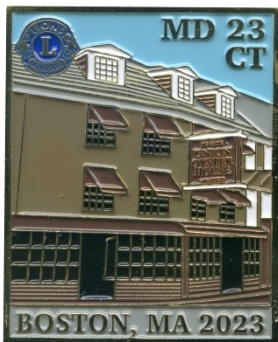

## CONNECTICUT - MD 23

**CONNECTICUT** is in the northeastern region of the United States in the area referred to as New England, with a population of 1.6 million residents. The state was most influential in the development of the federal government and was one of the original 13 colonies to revolt from the English crown. The capital is Hartford and Lionism came to the state in 1921 when the **Bridgeport Lions Club** was chartered.

### VOLUME 2

CONNECTICUT - MD 23

2022-1

2022-2

2022-3

2022 P

2022 Leo

NOTE: MD-23 has issued five pins, including the prestige and Leo, for 2022 due to the change in the venue for the LCI Convention, which was moved from India to Montreal. The COVID-19 pandemic problems being experienced in India caused the move.