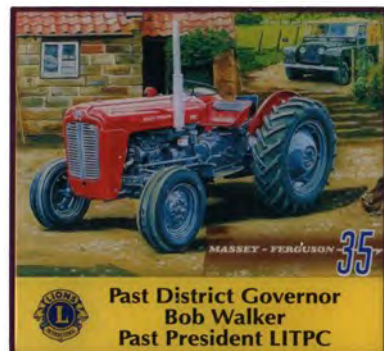

FG 0651 23  
**The Duck Crossing the Road**  
 Bob Walker (SC)  
 President 1995-1997

FG 0652 23  
**The buck Crossing the Road**  
 Bob Walker (SC)  
 President 1995-1997

**NOTE: Added the 7th thru 8th ( FG 651 23, FG 0652 23) pins above of an eventual 8 pin set. This completes the set 08/09/2023**

FG 0571 23  
**Case Steam Tractor**  
 Kent Clovis (OK)  
 President 2019-2021

FG 0574 23  
**John Deere Tractor**  
 Bill Sour (CO)  
 President 2009-2011

FG 0576 23  
**Farmall Tractor**  
 Paul Viano (MA)  
 President 2013-2015