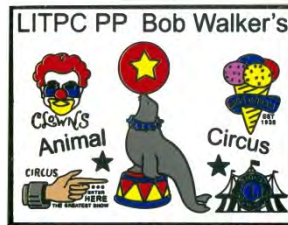

# LITPC Past Presidents

CC 0735 21  
Bob Walker (SC)  
The Bear

CC 0736 21  
Bob Walker (SC)  
The Zebra

CC 0776 22  
Bob Walker (SC)  
The Seal

CC 0777 22  
Bob Walker (SC)  
The Big Cat

NOTE: The 2 pins above represent the first 2 pins in an eventual 8 pin set. All of the pins will celebrate the animals of the Circus.