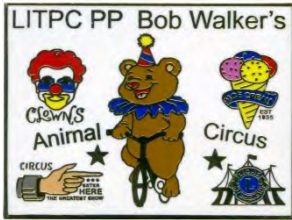

LITPC Past Presidents

CC 0735 21
Bob Walker (SC)
The Bear