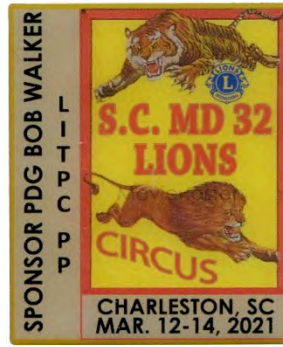

# LITPC Past Presidents

2020  
Bob Walker (SC)  
CC 0031 20

2020  
Bob Walker (SC)  
The Happy Elephant  
CC 0041 20

2020  
Larry Shaul (PA)  
CC 0059 20  
AL G. Kelly & Miller Circus  
NOTE: For those of you who collect LITPC pins, this pin was originally intended to be traded at the LITPC ASM in Iowa, as indicated on the pin.

CC 0170 21  
Larry Shaul (PA)  
Clown Cannon #1

CC 0174 21  
Bob Walker (SC)  
Clown Cannon #5

CC 0234 21  
Bob Walker (SC)  
South Carolina MD 32  
Lions Circus  
Pin #1 of a 10 pin set.

CC 0235 21  
Bob Walker (SC)  
South Carolina MD 32  
Lions Circus  
Pin #2 of a 10 pin set.