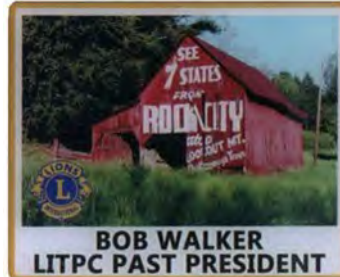

FG 0893 23
Bob Walker (SC)
President 1995-1997