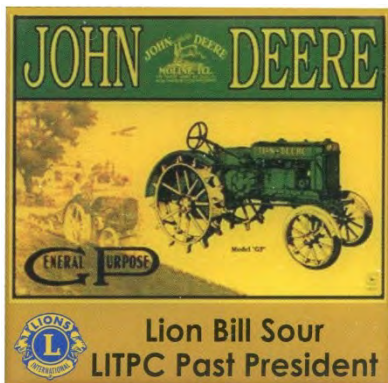

CC 1019 22  
Jim Minnich (DE)

NOTE: Pin CC 1018 22 was added since it is a part of a 2 pin set.

FG 0042 22  
Kent Clovis (OK)

FG 0052 22  
Bob Walker (SC)

FG 0069 22  
Kent Clovis (OK)  
Case Antique Farm Tractors

FG 0071 22  
Michael Gutyan (IN)  
Der Ackerluft-Bulldog Lanz  
Farm Tractor

FG 0073 22  
Bill Sour (CO)  
Model GP John Deere  
Farm Tractor

FG 0075 22  
Paul Viano (MA)  
McCormick-Deering Farm Tractor