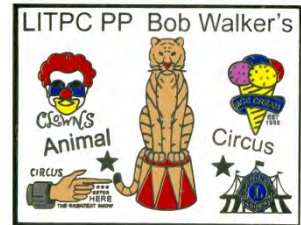

# LITPC Past Presidents

CC 0735 21  
Bob Walker (SC)  
The Bear

CC 0736 21  
Bob Walker (SC)  
The Zebra

CC 0776 22  
Bob Walker (SC)  
The Seal

CC 0777 22  
Bob Walker (SC)  
The Big Cat

NOTE: The 2 pins above represent the first 2 pins in an eventual 8 pin set. All of the pins will celebrate the animals of the Circus.