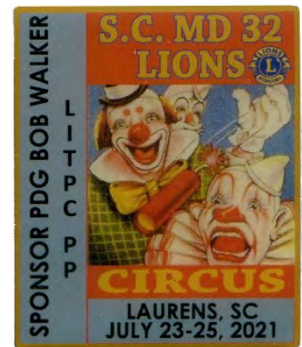

CC 0488 21
Bob Walker (SC)
South Carolina MD 32
Lions Circus
Pin # 6 of a 10 pin set