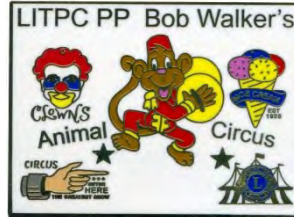

CC 0835 22
Bob Walker (SC)
The Monkey