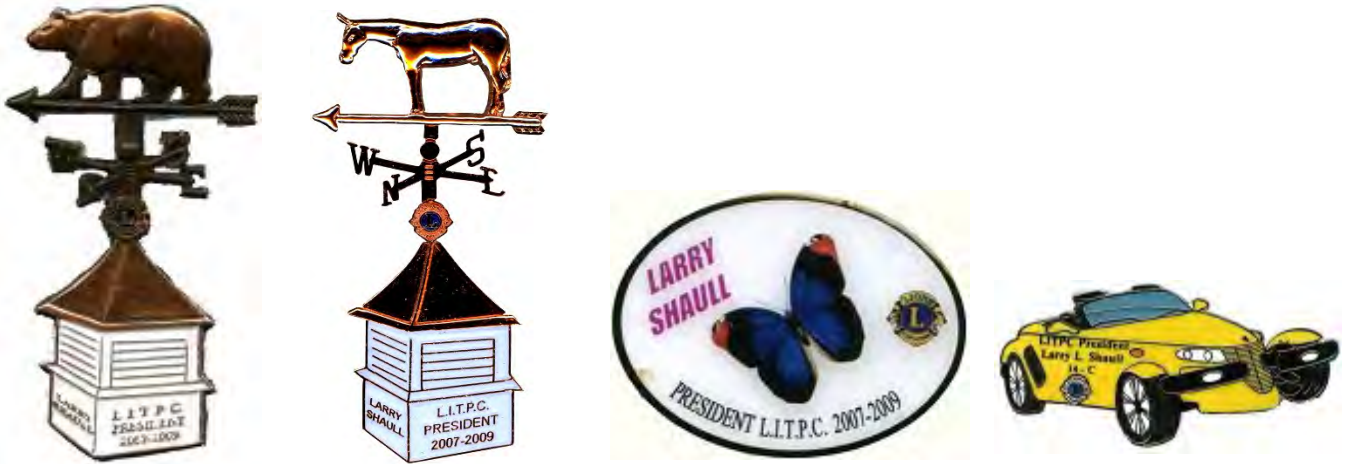

Bill Cooper, Florida
President 1993-1995

Bill Cooper, Florida
President 1993-1995

Bob Walker, South Carolina
President 1995-1997

LITPC Presidents

“ There are four pins two of which are remakes of the originals. The originals are the darker of the brass and the darker of the pewter and were made by ‘HO HO’. The reorder are the lighter of each and were made by “PERFECT” Each of these pins has the manufacturers name stamped on the reverse.”

**Bob Meyer, Tennessee
President 1997-1999**

**Dave Harris, Virginia
President 1999-2001**

**Bill Prucha, Illinois
President 2001-2003**

**Chuck Weldon, California
President 2003-2005**

LITPC Presidents

Jim Schiebel, New York
President 2005-2007