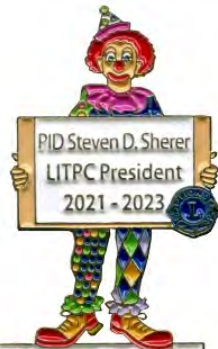

Kent Clovis (OK)
President 2019-2021
WW 1256 20

Kent Clovis (OK)
President 2019-2021
CC 0050 20
The Roaring Lion

Kent Clovis (OK)
President 2019-2021
CC 273 21
Tom Mix Circus

Kent Clovis (OK)
President 2019-2021
CC 0296 21
Smiling Clowns

LITPC Presidents

Kent Clovis (OK)
President 2019-2021
CC 0319 21
Ko Ko the Clown

Ohio Lion Pin Traders

Steve Sherer (OH)
President 2021-2023
CC 0390 21

Issued at the 2021 LITPC Alternate Site meeting on June 3, 2021 to visitors visiting the Hospitality Room