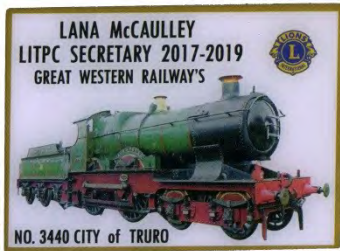

2018
Lana McCaulley (PA)
AT 1149 18
Great Western Railway's
No. 3440 City of Truro