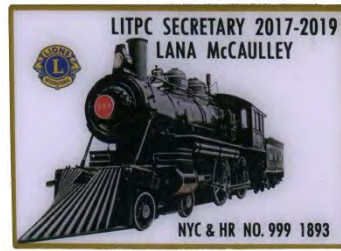

2017-2019
Lana McCaulley, Pennsylvania

2017-2019
Lana McCaulley, Pennsylvania

LITPC Secretary Pins

2018
Lana McCaulley (PA)
AT 1006 18
1868 Union Pacific No. 119

2018
Lana McCaulley (PA)
AT 1008 18
"Have Yourself a Merry Little Christmas"