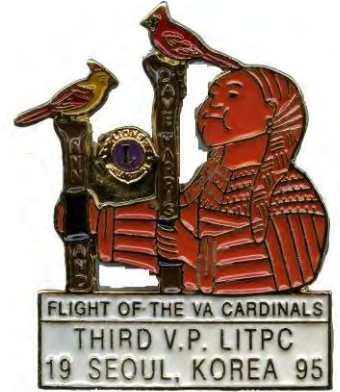

Lions International Trading Pin Club

Vice Presidents Pins

LITPC Vice Presidents

1994

Dave Harris, Virginia
Third Vice President

1995

Bob Walker, South Carolina
First Vice President

1995

Dave Harris, Virginia
Third Vice President

1995

Bill Prucha, Illinois
Third Vice President
This pin was also made as a bolo tie.

1996

Dave Harris, Virginia
Second Vice President

1997

LITPC Vice Presidents

1997

Bill Prucha, Illinois
Second Vice President
This pin was also made as a bolo tie.

1995

Dave Harris, Virginia
First Vice President

1999

Bill Prucha, Illinois
First Vice President
This pin was also made as a bolo tie.