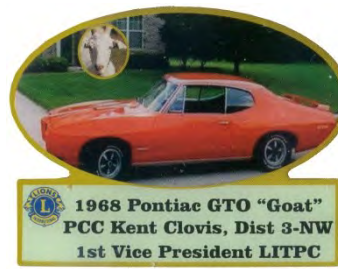

2015-2017

**Kent Clovis, Oklahoma
Second Vice President**

2015-2017

**Kent Clovis, Oklahoma
Second Vice President**

2015-2017

**Kent Clovis, Oklahoma
Second Vice President**

LITPC 1st Vice Presidents Kent Clovis (2017-2019)

2017-2019
Kent Clovis (OK)

2017
Kent Clovis (OK)
AT 0868 17
American Bison

2017
Kent Clovis (OK)
AT 0878 17
Zebra

2018
Kent Clovis (OK)
AT 0989 18
"Patriotic Groundhog"

2018
Kent Clovis (OK)
AT 0901 18
Helicopter Carrier