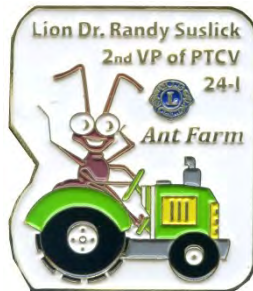

CC 0744 21
Yves Leveille (CAN)
Second Vice President

CC 0983 22
Yves Leveille
The Happy Clown & the Bridge

CC 0988 22
Gene English (NC)
The Circus Lion
1st Vice President

CC 1002 22
Gene English (NC)
1 ST Vice President
The Carriage CC 1003 22 was added to this pin since it is a 2 part pin. The carriage was issued by LITPC Director Chet Kramer.

FG 0036 22
Gene English (NC)
"Been Farmin' Long"
1st Vice President

FG 0037 22
Randy Suslick (VA)
"Ant Farmer"
2nd Vice President of the PITCV

NOTE: FG 0037 22 pin is part of a puzzle and **when joined together the pins to the left form a two pin puzzle, as shown above FYI.**