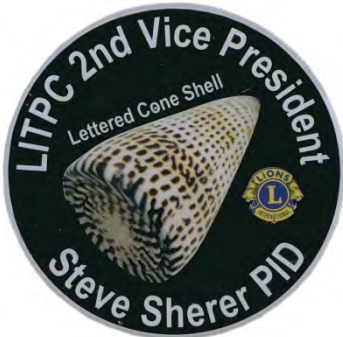

Steve Sherer (OH)
Lettered Cone Shell
WW 0652 19