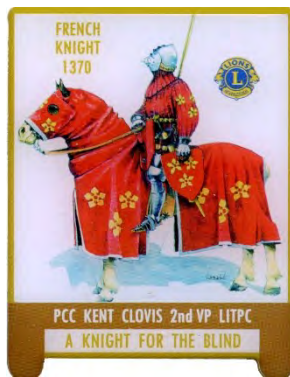

2009

Paul Viano, Massachusetts
Second Vice President

LITPC Vice Presidents

2012

**Paul Viano, Massachusetts
First Vice President**

2012

**Paul Viano, Massachusetts
First Vice President**

2012

**Paul Viano, Massachusetts
First Vice President**

2012

**Bob Libin, New York
Second Vice President**

2014

**Bob Libin, New York
First Vice President**

2015-2017

**Kent Clovis, Oklahoma
Second Vice President**

2015-2017

**Kent Clovis, Oklahoma
Second Vice President**

2015-2017

**Kent Clovis, Oklahoma
Second Vice President**

2015-2017

**Kent Clovis, Oklahoma
Second Vice President**

LITPC 1st Vice Presidents Kent Clovis (2017-2019)