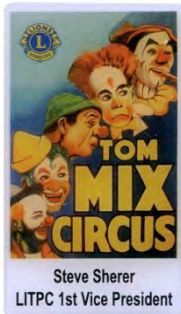

Steve Sherer (OH)
LITPC VP Board Pin
WW 1095 20

Steve Sherer (OH)
The Balloon Clown
CC 0081 20

Steve Sherer (OH)
Emmitt Kelly
CC 0203 21

NOTE: This is pin # 1 and #2 in an eventual 8 pin set honoring the world's famous Circus Clown, Emmitt Kelly.

Steve Sherer (OH)
Tom Mix Circus
CC 0285 21

Steve Sherer (OH)
"Sylvester" the Clown
CC 0324 21

Steve Sherer (OH)
CC 0384 21

Steve Sherer (OH)
CC 0427 21

NOTE: This is pin #3 in an eventual 8 pin set honoring the world's famous Circus Clown, Emmitt Kelly.