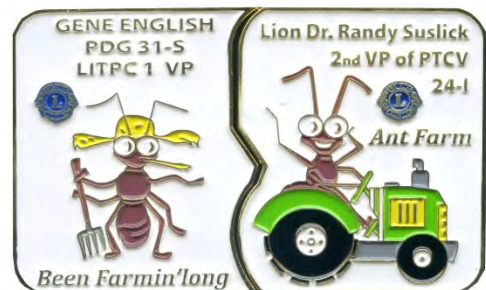

Gene English (NC)
The Ring Master & the Lion
Under the Big Top
CC 0300 21

LITPC Vice Presidents

CC 0635 21
Gene English (NC)
Carousel Horse
1st Vice President

CC 0743 21
Gene English (NC)
1st Vice President

CC 0744 21
Yves Leveille (CAN)
Second Vice President

CC 0983 22
Yves Leveille
The Happy Clown & the Bridge

CC 0988 22
Gene English (NC)
The Circus Lion
1st Vice President

CC 1002 22
Gene English (NC)
1 ST Vice President
The Carriage CC 1003 22 was added to this pin since it is a 2 part pin. The carriage was issued by LITPC Director Chet Kramer.

FG 0036 22
Gene English (NC)
"Been Farmin' Long"
1st Vice President

FG 0037 22
Randy Suslick (VA)
"Ant Farmer"
2nd Vice President of the PITCV

NOTE: FG 0037 22 pin is part of a puzzle and **when joined together the pins to the left form a two pin puzzle, as shown above FYI.**