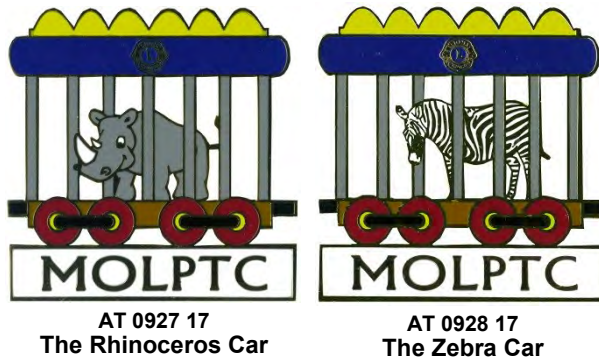

2008

5 Holiday Day Series Pins

**Missouri Pin Traders Club
Special Issue Pins**

2016

**Missouri Pin Traders Club
Special Issue Pins
2016 Mule Railroad Special**

The Engine

The Coal Car

The "First Class" Car

The "Coach Class" Car

The Caboose

CC 1039 22
END OF THE SHO

**Missouri Pin Traders Club
Special Issue Pins**

2017 Missouri Pin Traders Animal Train

**Missouri Pin Traders Club
Special Issue Pins
2020 "The Power of the Turtle"**

**WW 0707 19
The Power of the Turtle**

**Missouri Pin Traders Club
Special Issue Pins**

The Missouri Mule is Doing a Little.....

WW 0740 19
Snorkeling

WW 0741 19
Speed Boating

WW 0742 19
Surfing

WW 0743 19
Row Boating