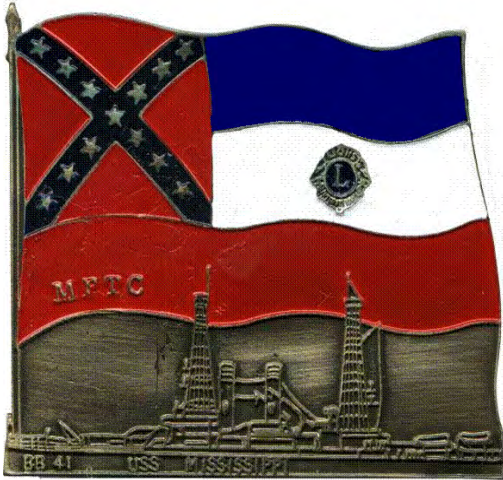

FG 0523 22
Walter Johnston (MS)
Monkey on Green & Yellow Tractor

FG 0524 22
Craig Lehman (MO)
Monkey on Yellow & Red Tractor

FG 0525 22
Bob Walker (SC)
Monkey on Gray & Red Tractor

Mississippi Pin Trading Club Pins
Special Issues