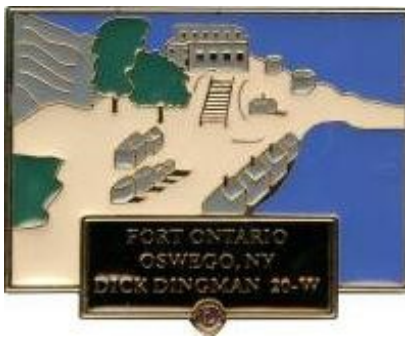

2016

PTCNY&B  
Other Issues

According to the Board of the PTCNY&B, THESE ARE NOT OFFICIAL PINS OF THT CLUB. Each of them has 13th Annual Northeast Pin Swap, PTCNY&B 2001, engraved on the rear of the pin. For that reason they are being shown here to eliminate confusion in the future.