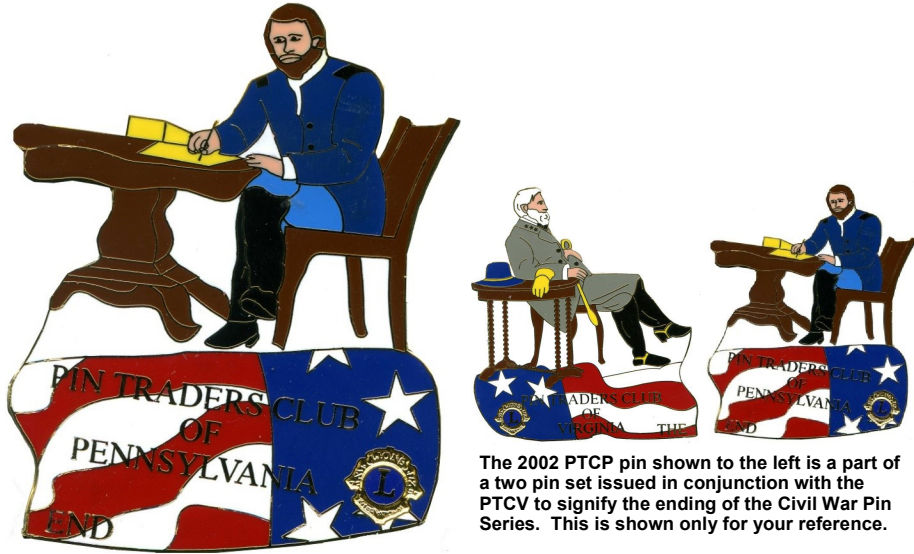

Member

2000

2000

2000

2001

Pin Traders Club of Pennsylvania (PTCP)
Special Issues

The 2002 PTCP pin shown to the left is a part of a two pin set issued in conjunction with the PTCV to signify the ending of the Civil War Pin Series. This is shown only for your reference.