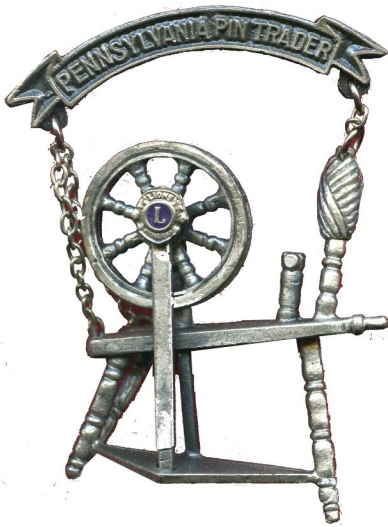

Pins of Pin Traders Club of Pennsylvania (PTCP)

Section I Regular Annual Pins

Section II Swap Registration Pins

Section III Breakfast Pins

Section IV Special Pins

Section V Other Issue Pins

Updated 12/29/2016: added the the 2016 Beacon Lodge pin on page 19.

Updated 12/31/2016: Added the 2016 Historic Railroads in Pennsylvania Series Pin set on page 34.

Pin Traders Club of Pennsylvania (PTCP)
Regular Annual Issues

1984

1984

1985

1986

1987

1988

1996

1997

NOTE: The upper part of the 1995, 1996, and 1997 pins are the Regular Issues. The "dangler" is actually the Breakfast pin for those years but are show here to illustrate how the pin would look fully assembled. The Breakfast pins are also shown in the Breakfast Section of this Pennsylvania Catalog.