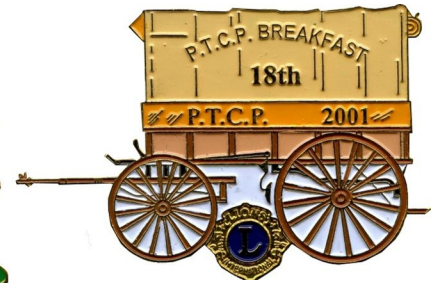

Member

2000

2000

2000

2001

Pin Traders Club of Pennsylvania (PTCP)
Special Issues

The 2002 PTCP pin shown to the left is a part of a two pin set issued in conjunction with the PTCV to signify the ending of the Civil War Pin Series. This is shown only for your reference.