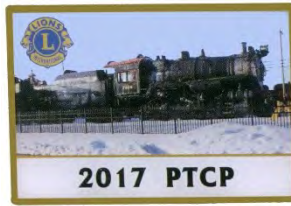

Bob Walker (SC)
No. 6