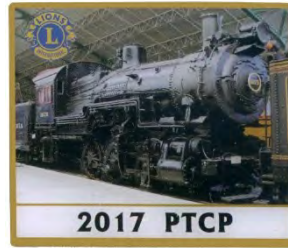

Russ Lenig (PA)  
Lime

Joyce Miller (PA)  
Orange

Pin Traders Club of Pennsylvania (PTCP)  
Special Issues

2017 Steam Locomotives Set Issued at the 2017 Virginia Pin Swap

Joyce Miller (PA)  
No. 1

Don Johnson (PA)  
No. 2