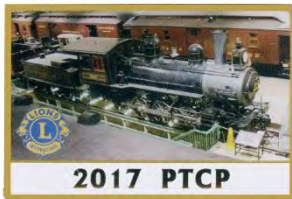

Mike & Linda Fenicle (PA)
No. 5