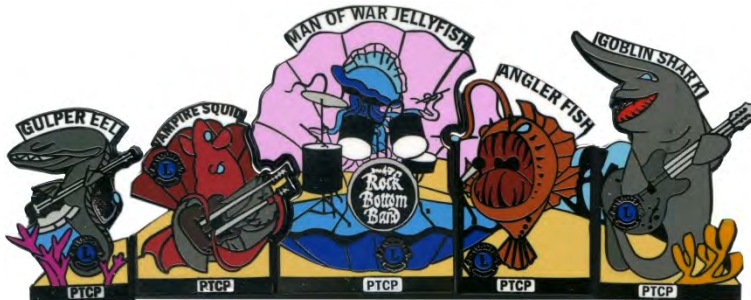

FYI this is the five pin puzzle.