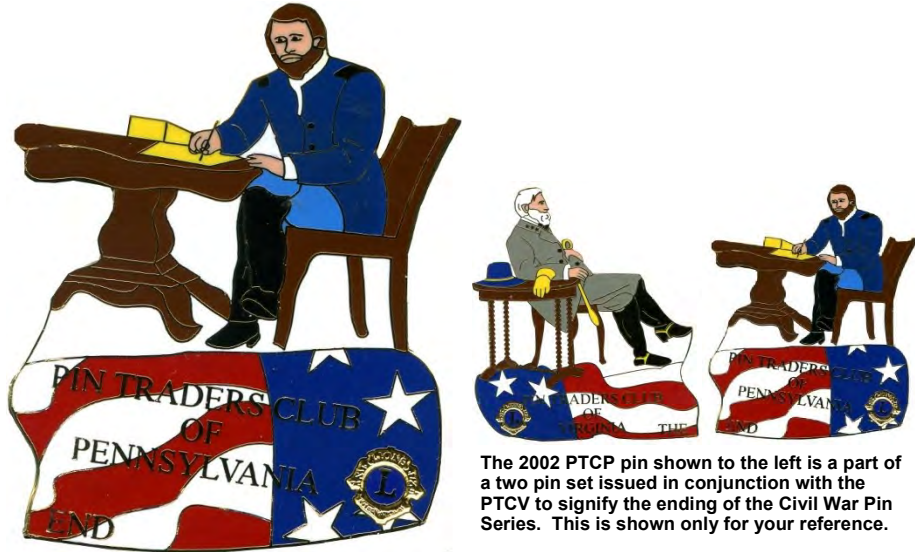

Member

2000

2000

2000

2001

Pin Traders Club of Pennsylvania (PTCP)  
Special Issues

The 2002 PTCP pin shown to the left is a part of a two pin set issued in conjunction with the PTCV to signify the ending of the Civil War Pin Series. This is shown only for your reference.