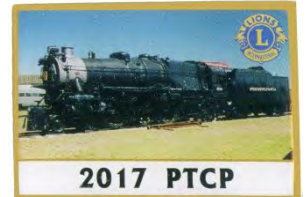

Tim McCaulley (PA)
No. 4