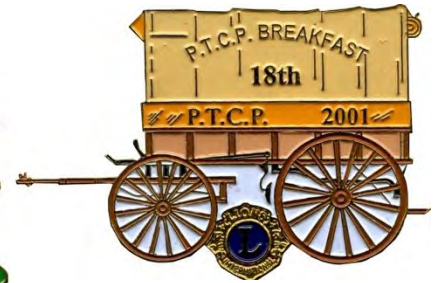

Miniature Skillets

Inside the Skillet

Pin Traders Club of Pennsylvania (PTCP)  
Special Issues

1988

1989

Pin Traders Club of Pennsylvania (PTCP)  
Special Issues

1990

Pin Traders Club of Pennsylvania (PTCP)  
Special Issues

Pin Traders Club of Pennsylvania (PTCP)  
Special Issues

1998

In Memory of  
C. Jay Sifers

1999

15th Anniversary

1999

Miniature Ambulance Wagon Set

2000

Member

2000

2000

2000

2001

Pin Traders Club of Pennsylvania (PTCP)  
Special Issues

The 2002 PTCP pin shown to the left is a part of a two pin set issued in conjunction with the PTCV to signify the ending of the Civil War Pin Series. This is shown only for your reference.