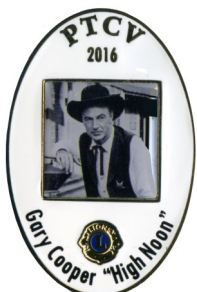

Grover Jaeger (24-C)
Gary Cooper
“High Noon”