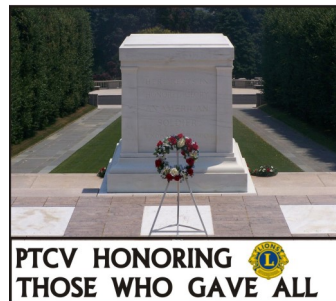

2015

2016

2017

2018

2019
Jumbo Squid
WW 0626 19

Section II

Pin Traders Club of Virginia (PTCV)

Pin Swap Issues