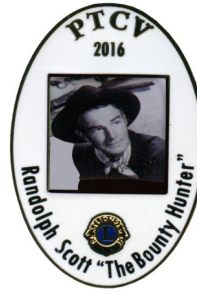

Penny Sharpe (24-C)
Lash LaRue
“The Mark of the Lash”

Barbara Senecal (24-D)
Gene Autry
“In Old Santa Fe”

Susan Golladay (24-C)
Belle Starr
“Queen of the Outlaws”

Hank Ragland (24-B)
Smiley Burnette
“Melody Trail”