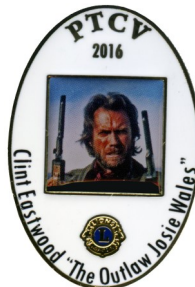

Harry Fulwiler (24-A)
Clint Eastwood
"The Outlaw-Josie Wales"