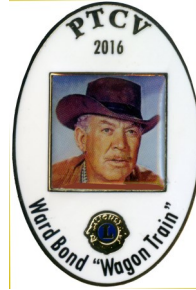

Fred & Vrla Leach (24-C)
Ward Bond
"Wagon Train"