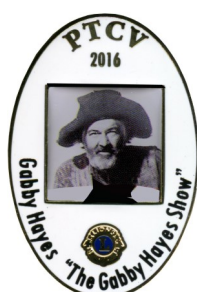

Randy Suslick (24-B)
Gabby Hayes
“The Gabby Hayes Show”