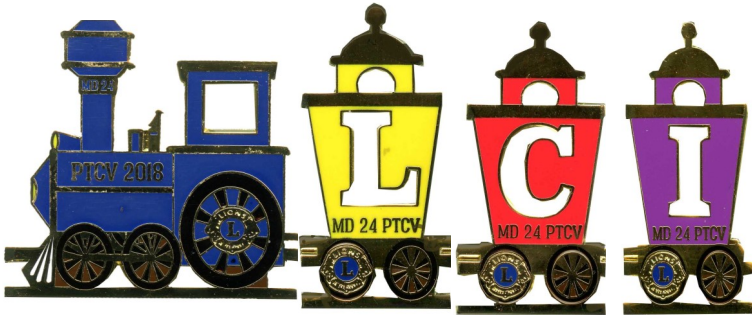

**Pin Traders Club of Virginia (PTCV)
Special Issues**

2018 New Member and Sponsor 4 pin set.

**Pin Trading Club Virginia
Celebrating Their 40th
Pin Swap
WW 0793 19**