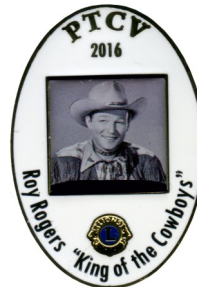

Chet Kramer (24-D)
Roy Rogers
"King of the Cowboys"