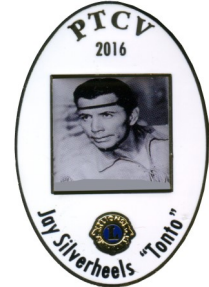

Doug Cross (24-A)
William Boyd
"Hop-a-Long Cassidy"

Harry Fulwiler (24-A)
Clint Eastwood
"The Outlaw-Josie Wales"

Mary Lou Newman (24-D)
Dale Evans
"Queen of the West"

Chet Kramer (24-D)
Roy Rogers
"King of the Cowboys"