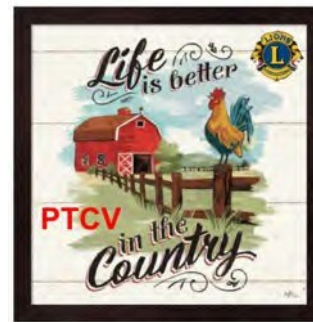

NOTE: Part of a 2 pin puzzle set.

2021

CC 0766 21

NOTE: Part of a 2 pin puzzle set.

2021

CC 0765 21 & CC 0766 21

FYI this is the two pin puzzle set.

2022

CC 0832 22

The Proud Little Monkey
Was the Star of the
Virginia 2022 Mini Pin Swap

2022

FG 0105 22
PTCV Swap Pin

2023

FG 0720 23
PTCV Swap Pin
Life is Better in the Country