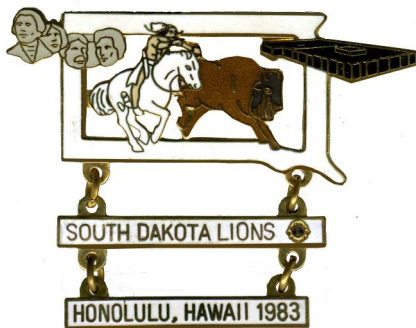

**SOUTH DAKOTA - MD 5 S**

1978

1978 V  
Emblem is Part of Pin -  
Not Glued On

1978 P

1979

1980

1981

1981 Reverse (No Trademark)

1981 Reverse (Trademark)

SOUTH DAKOTA - MD 5 S

1982

1982 S

1983

1983 Reverse No Trademark

1983 Reverse Trademark

1983 S

SD - 3

1983 Lioness

**SOUTH DAKOTA - MD 5 S**

**1984**

**1984 Reverse No Trademark**

**1984 Reverse Trademark  
Chen Taiwan**

**1984 Lioness**

**NOTE: The dangle series featuring birds, beginning with the Pheasant in 1981 and ending with the quail in 1985 have many varieties in the color of feathers as well as the size of emblems. Some also have both silver emblems and gold emblems**