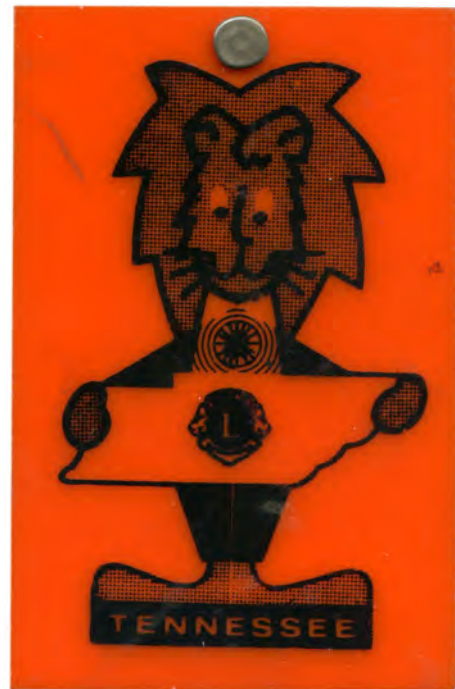

1976
On Reverse
"Austin Jennings for Int. Director"