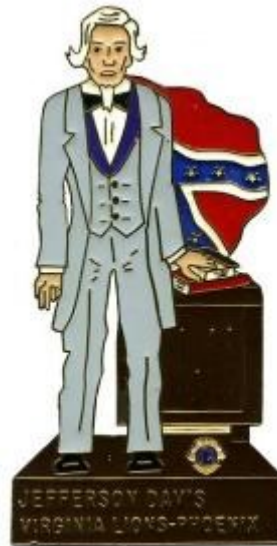

NOTE: These 1976 pins were issued without the Eastern Shore of Virginia.

1976 Lion - 2

1977 Lioness - 2

1978 Leo - 2

1977

NOTE: These pins were issued in the year indicated to correct the omission of the Eastern Shore. The second Lioness pin was issued in 1977 and the second Leo in 1978.

1978

1979

1979 Special

VIRGINIA - MD 24

1980

1980 Special

1981 Brown Base

1981 Purple Base